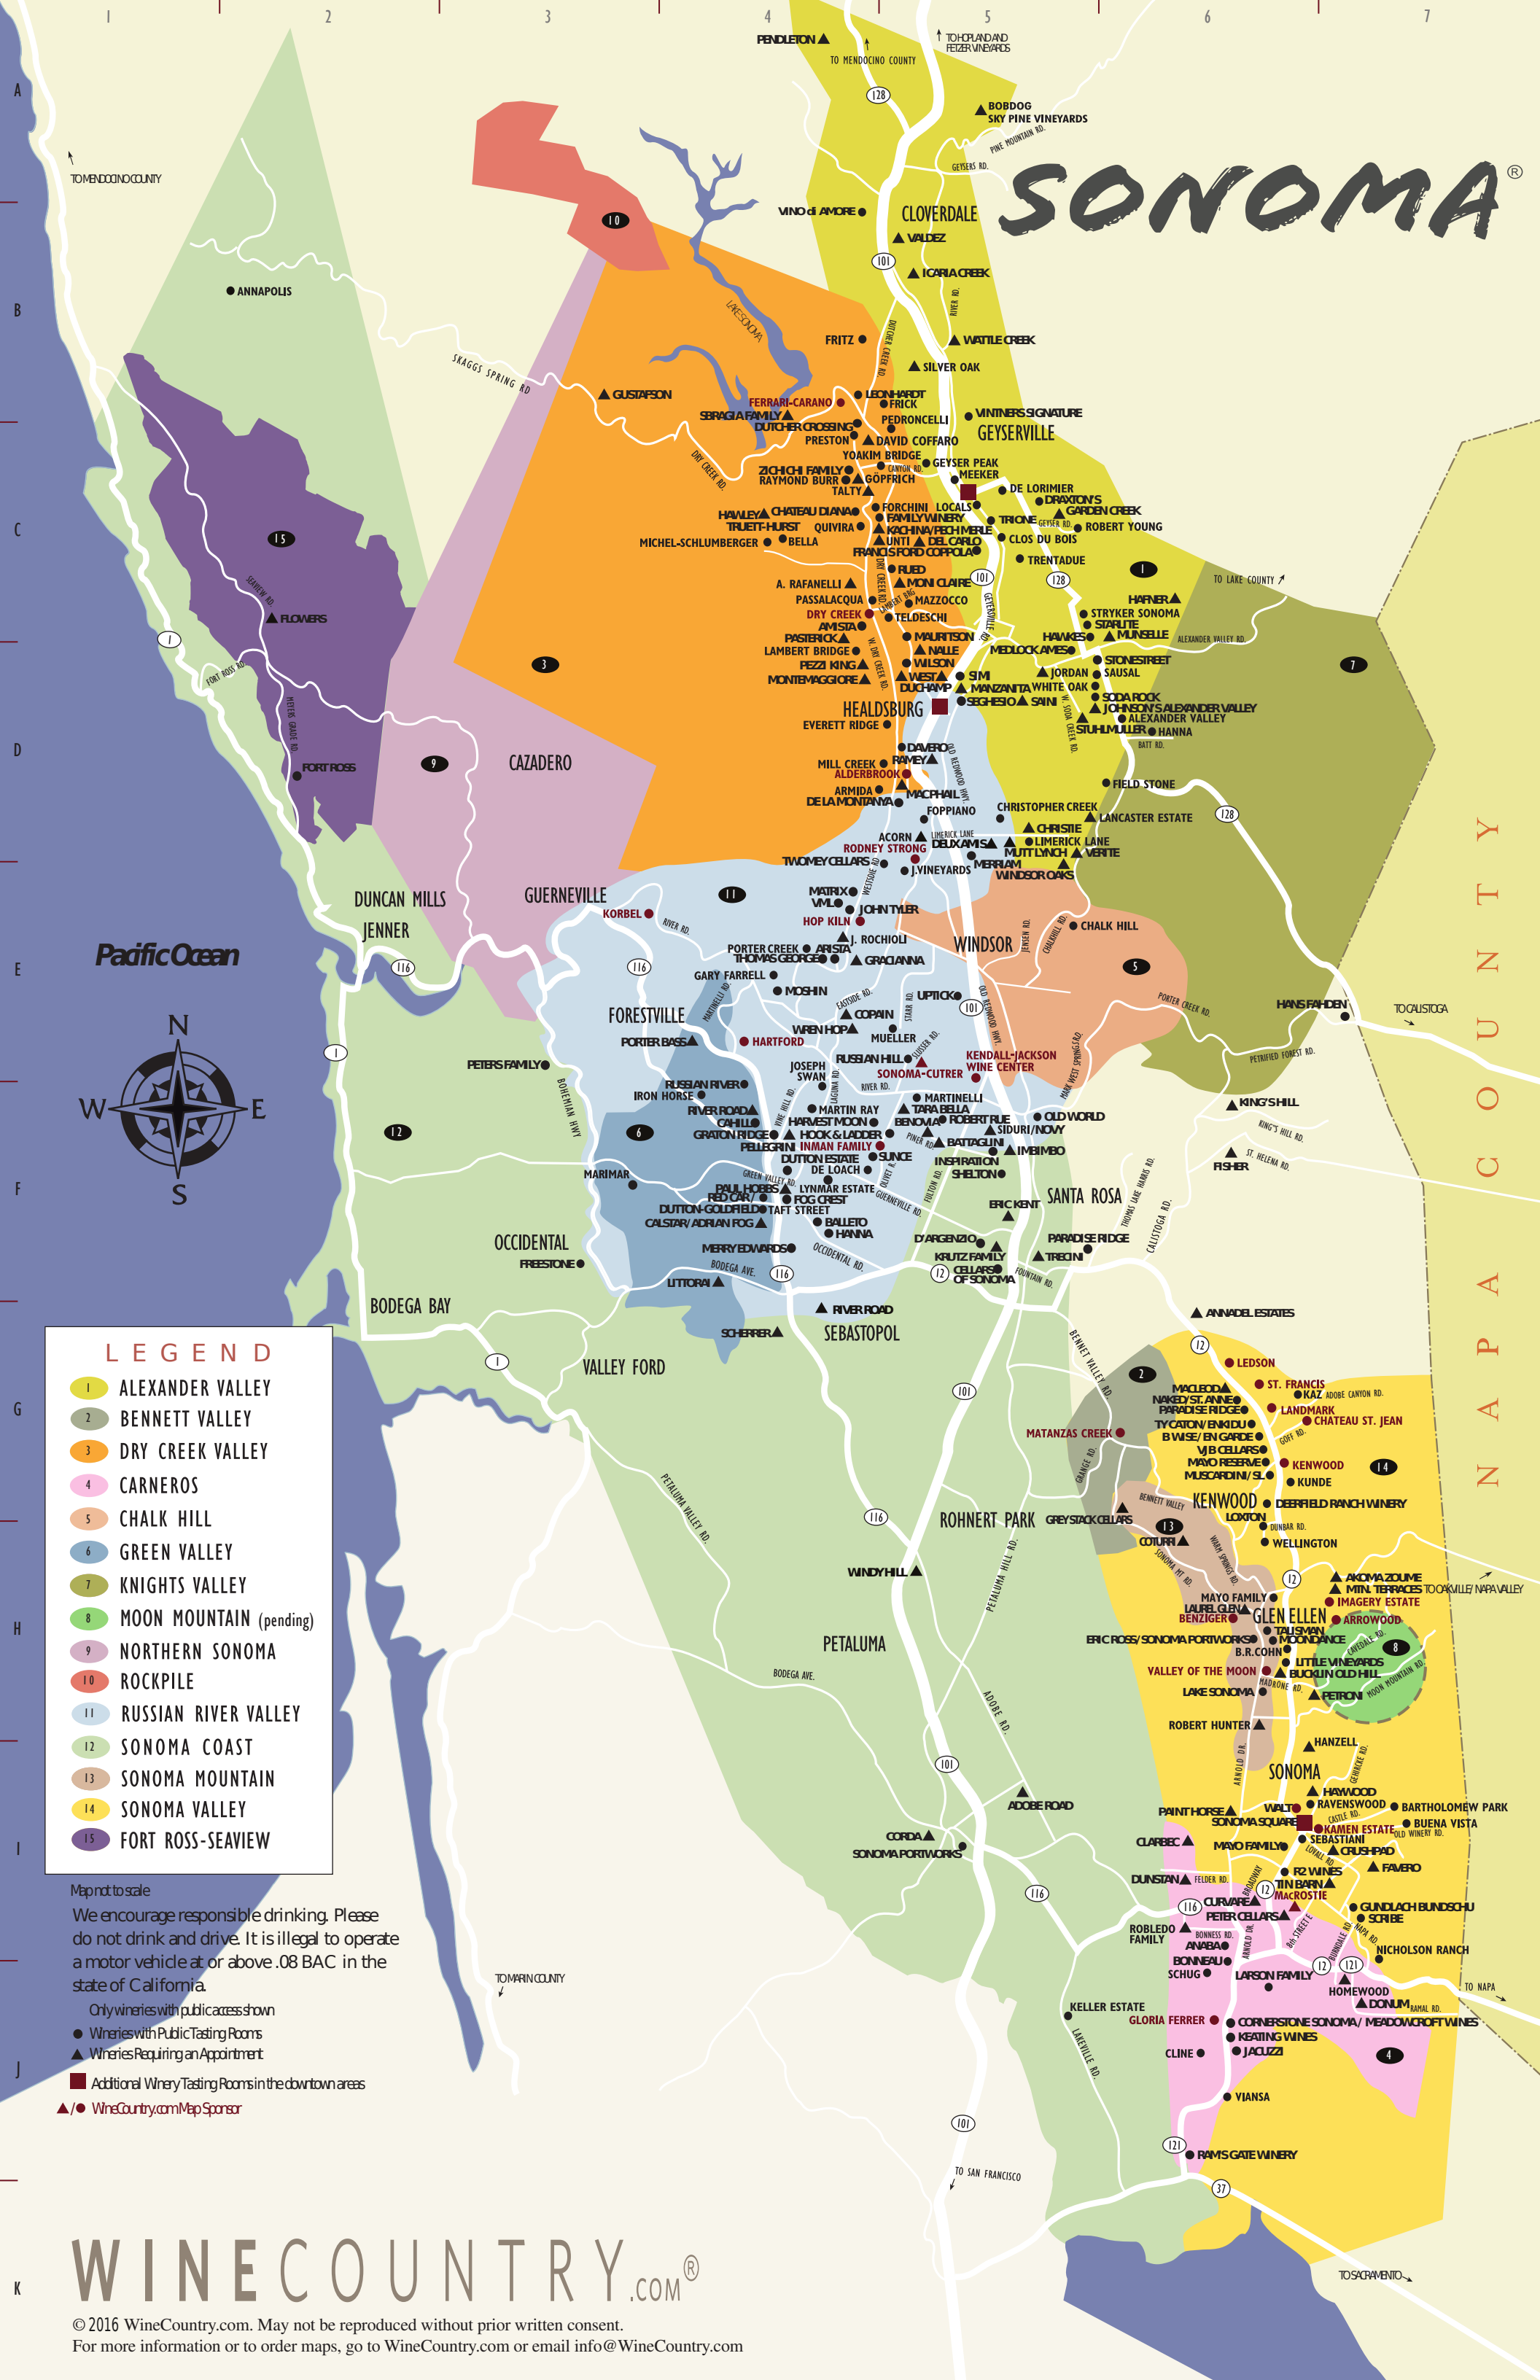

# SONOMA

## LEGEND

- 1 ALEXANDER VALLEY
- 2 BENNETT VALLEY
- 3 DRY CREEK VALLEY
- 4 CARNEROS
- 5 CHALK HILL
- 6 GREEN VALLEY
- 7 KNIGHTS VALLEY
- 8 MOON MOUNTAIN (pending)
- 9 NORTHERN SONOMA
- 10 ROCKPILE
- 11 RUSSIAN RIVER VALLEY
- 12 SONOMA COAST
- 13 SONOMA MOUNTAIN
- 14 SONOMA VALLEY
- 15 FORT ROSS-SEAVIEW

Map not to scale  
 We encourage responsible drinking. Please do not drink and drive. It is illegal to operate a motor vehicle at or above .08 BAC in the state of California.

- Only wineries with public access shown
- Wineries with Public Tasting Rooms
- ▲ Wineries Requiring an Appointment
- Additional Winery Tasting Rooms in the downtown areas
- ▲/● WineCountry.com Map Sponsor